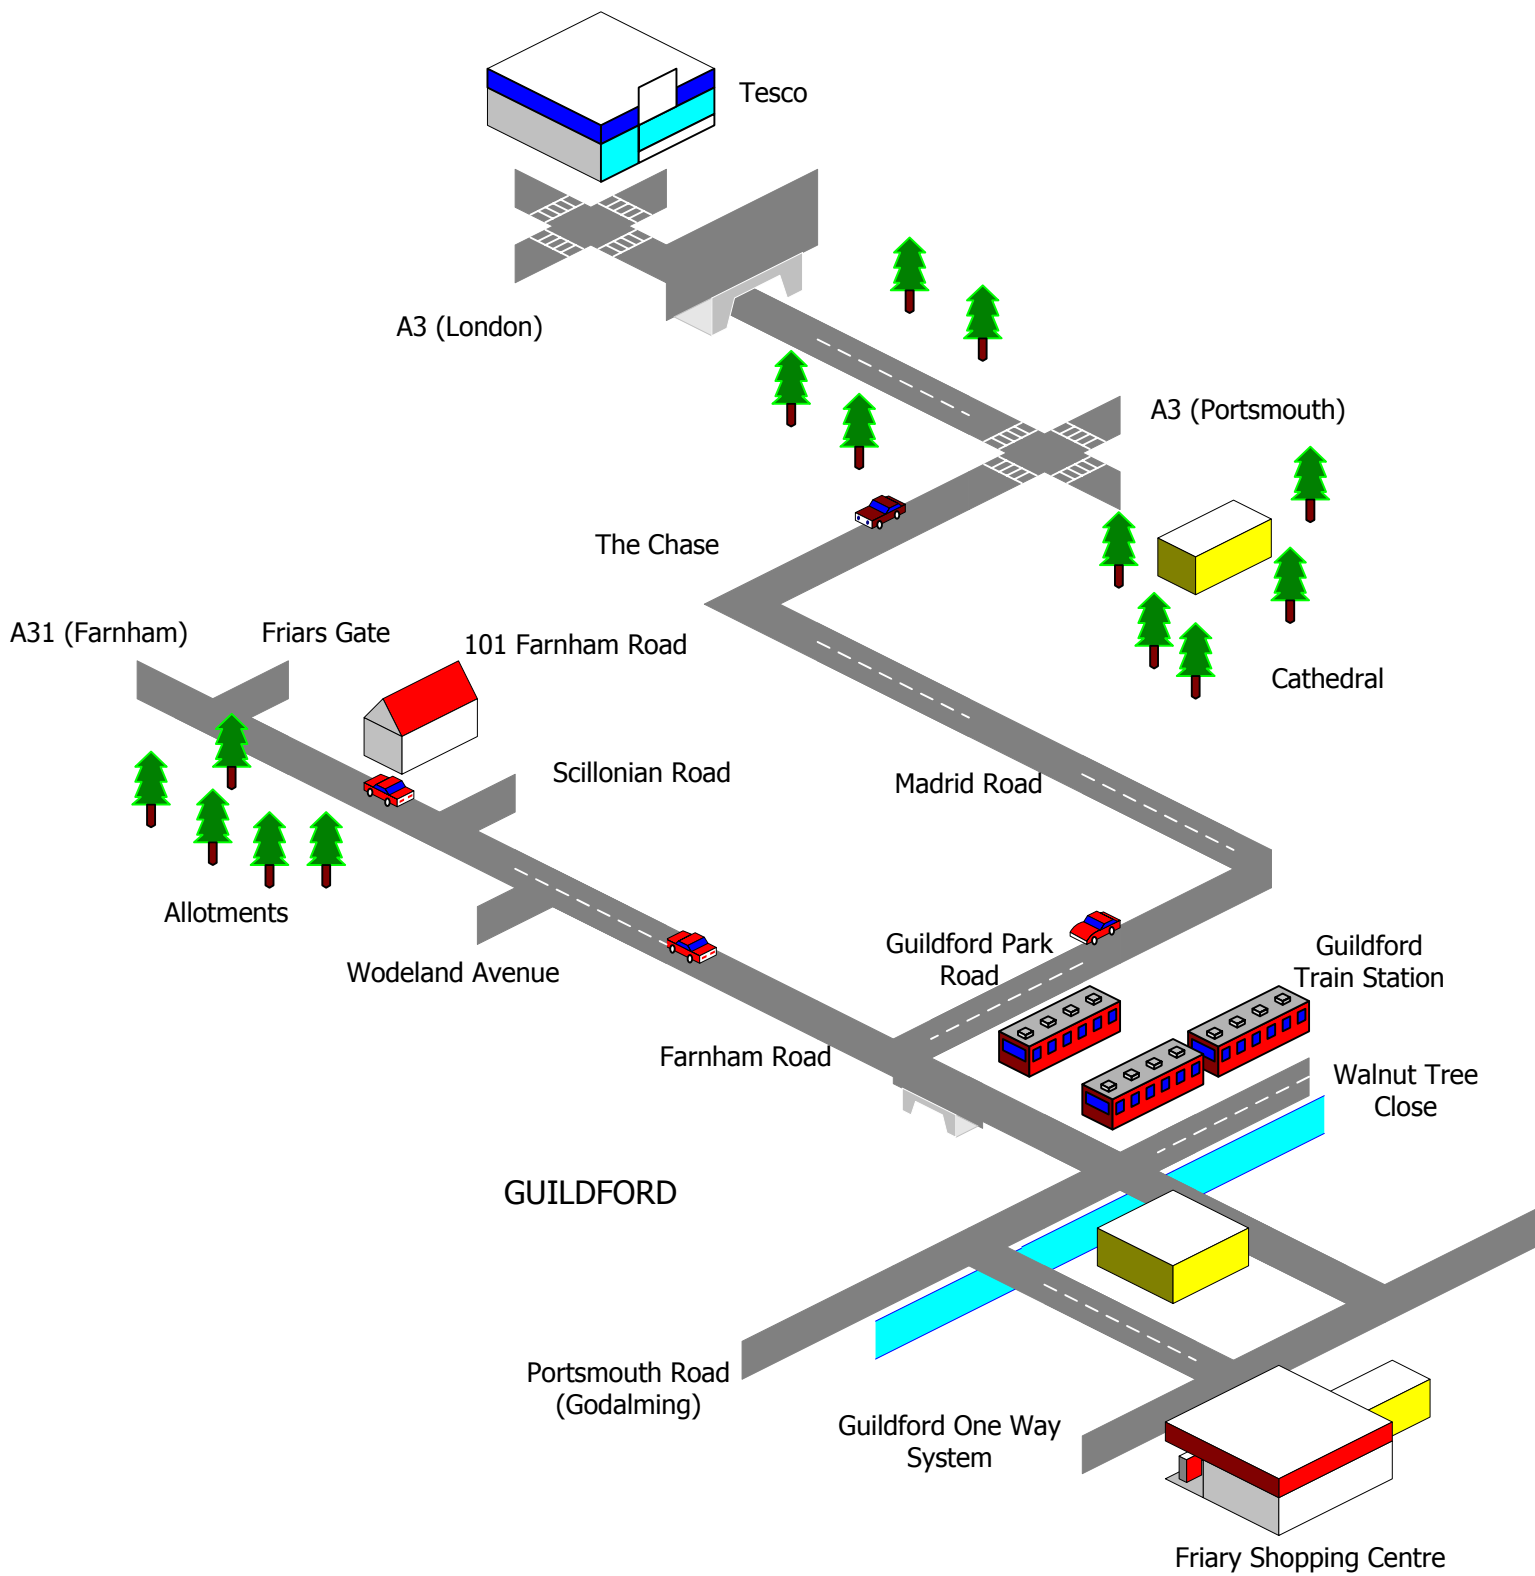

Road Map to 101 Farnham Road, Guildford, Surrey

Stephen Rigby
101 Farnham Road
Guildford
Surrey
GU2 7PF

01483 566115

<http://www.rigbys.net>